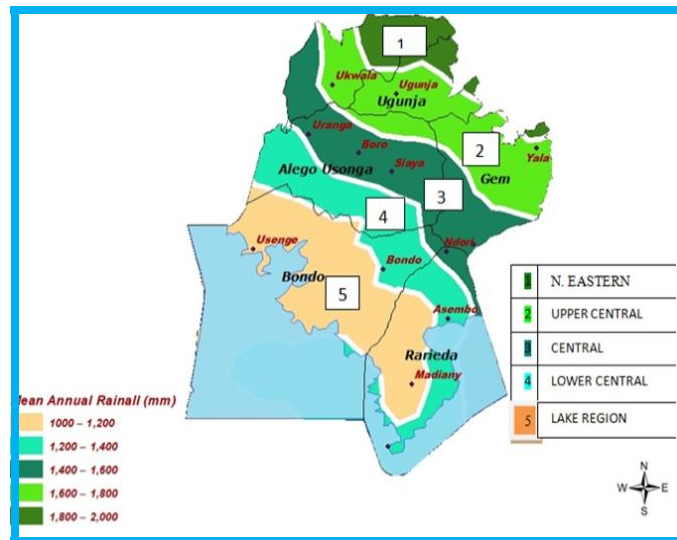

**REPUBLIC OF KENYA**  
**MINISTRY OF ENVIRONMENT AND FORESTRY**  
**KENYA METEOROLOGICAL DEPARTMENT**  
**SIAYA COUNTY**  
**WEEKLY WEATHER FORECAST**

**SIAYA COUNTY CLIMATOLOGICAL MAP**

Figure 1; Siaya County Long Term Mean rainfall (Climatological) Map

Figure 2: Forecasted cumulative weekly rainfall

Fig: 3a Forecasted weekly maximum Temp.

Fig: 3b Forecasted weekly minimum Temp.

Figure 2 shows the map for forecasted cumulative weekly rainfall. The rainfall is expected to range from 0.2mm to 143.8mm. Some small part of the County in the North East is likely to experience between 72.0mm and 143.8mm. Figures 3a and 3b shows forecasted weekly maximum and minimum temperatures ranging between 25.1°C and 28.8°C and 17.4°C and 22.3°C respectively

Key to rainfall distribution symbols:  rain is likely to fall in few places (less than 33%),  rain is likely to fall in many places (33-67%),  rain is likely to fall in most places (more than 67%)