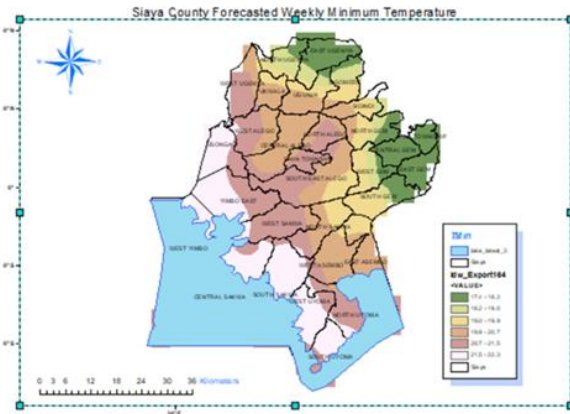

**REPUBLIC OF KENYA**  
**MINISTRY OF ENVIRONMENT AND FORESTRY**  
**KENYA METEOROLOGICAL DEPARTMENT**  
**SIAYA COUNTY**  
**WEEKLY WEATHER FORECAST**

**SIAYA COUNTY CLIMATOLOGICAL MAP**

Figure 1; Siaya County Long Term Mean rainfall (Climatological) Map

Figure 2: Forecasted cumulative weekly rainfall

Fig: 3a Forecasted weekly maximum Temp.

Fig: 3b Forecasted weekly minimum Temp.

Figure 2 shows the map for forecasted cumulative weekly rainfall. The rainfall is expected to range from 0.2mm to 143.8mm. Some small part of the County in the North East is likely to experience between 72.0mm and 143.8mm. Figures 3a and 3b shows forecasted weekly maximum and minimum temperatures ranging between 25.1°C and 28.8°C and 17.4°C and 22.3°C respectively