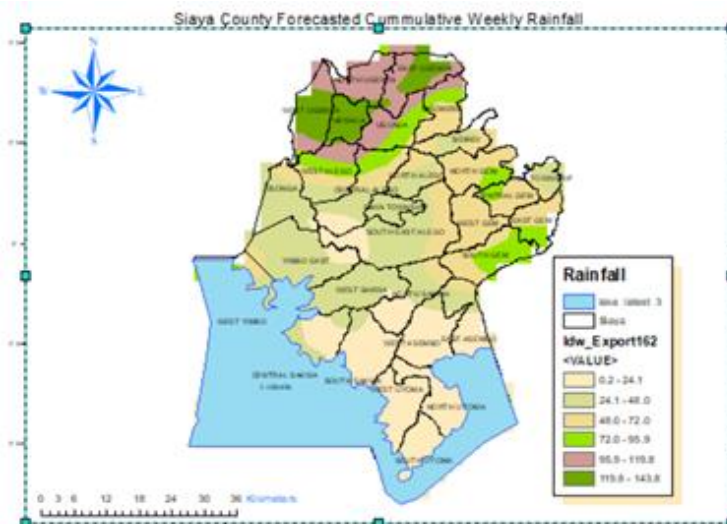

**REPUBLIC OF KENYA**  
**MINISTRY OF ENVIRONMENT AND FORESTRY**  
**KENYA METEOROLOGICAL DEPARTMENT**  
**SIAYA COUNTY**  
**WEEKLY WEATHER FORECAST**

**SIAYA COUNTY CLIMATOLOGICAL MAP**

Figure 1; Siaya County Long Term Mean rainfall (Climatological) Map

Figure 2: Forecasted cumulative weekly rainfall

Fig: 3a Forecasted weekly maximum Temp.

Fig: 3b Forecasted weekly minimum Temp.

Figure 2 shows the map for forecasted cumulative weekly rainfall. The rainfall is expected to range from 0.2mm to 143.8mm. Some small part of the County in the North East is likely to experience between 72.0mm and 143.8mm. Figures 3a and 3b shows forecasted weekly maximum and minimum temperatures ranging between 25.1°C and 28.8°C and 17.4°C and 22.3°C respectively