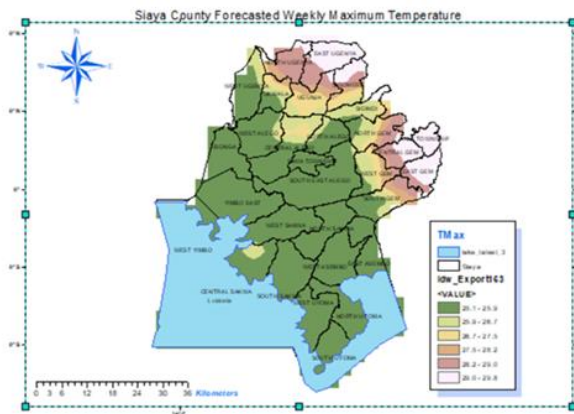

**REPUBLIC OF KENYA**  
**MINISTRY OF ENVIRONMENT AND FORESTRY**  
**KENYA METEOROLOGICAL DEPARTMENT**  
**SIAYA COUNTY**  
**WEEKLY WEATHER FORECAST**

**SIAYA COUNTY CLIMATOLOGICAL MAP**

Figure 1; Siaya County Long Term Mean rainfall (Climatological) Map

Figure 2: Forecasted cumulative weekly rainfall

Fig: 3a Forecasted weekly maximum Temp.

Fig: 3b Forecasted weekly minimum Temp.

Figure 2 shows the map for forecasted cumulative weekly rainfall. The rainfall is expected to range from 0.2mm to 143.8mm. Some small part of the County in the North East is likely to experience between 72.0mm and 143.8mm. Figures 3a and 3b shows forecasted weekly maximum and minimum temperatures ranging between 25.1°C and 28.8°C and 17.4°C and 22.3°C respectively