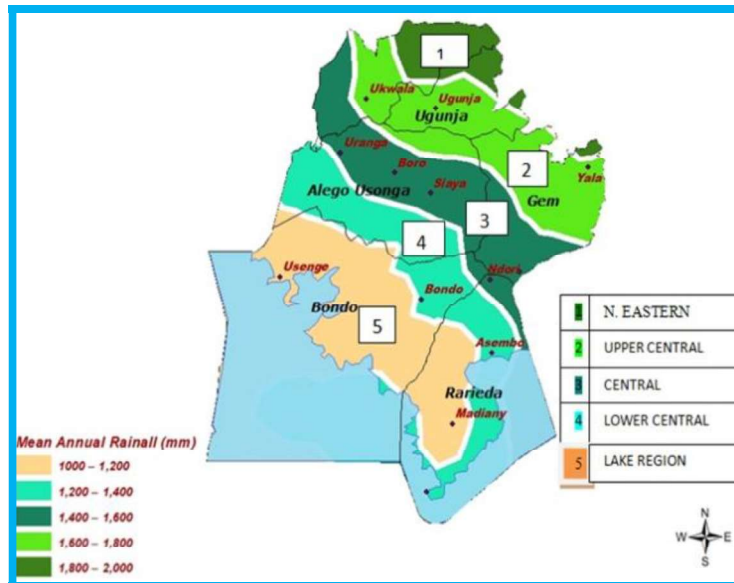

REPUBLIC OF KENYA
MINISTRY OF ENVIRONMENT AND FORESTRY
KENYA METEOROLOGICAL DEPARTMENT
SIAYA COUNTY
WEEKLY WEATHER FORECAST

SIAYA COUNTY CLIMATOLOGICAL MAP

Figure 1; Siaya County Long Term Mean rainfall (Climatological) Map

Period of forecast: Tuesday 2nd June 2026 to Monday 8th June 2026

Date of issue: Monday 1st June 2026

Summary of The Forecast

Regions; 1, 2, 3, 4 & 5; Sunny/sunny intervals condition likely throughout the forecast period. Regions 1 & 2; afternoon/night, shower associated with lightning and thunderstorms over many places likely throughout the forecast period except on Monday. regions 3, 4 & 5; shower associated with lightning and thunderstorms over many places likely on Tuesday, Thursday, Friday and Saturday. Temperatures of between 29°C and 27°C during the day and between 20°C and 18°C during the night likely. Moderate to Strong winds more so over Lake Victoria likely throughout the forecast period

Table 1: Climatic zone; 1 & 2: Yala, Wagai, Nguge, Nyagondo, Sawagongo, Kodiaga, Dudi,

	Tuesday 02/06/26)	Wednesday (03/06/26)	Thursday (04/06/26)	Friday 05/06/26)	Saturday (06/06/26)	Sunday (07/05/26)	Monday 08/06/26)
Morning	 Sunny Intervals	 Sunny Intervals	 Sunny Intervals	 Sunny Intervals	 Sunny Intervals	 Sunny Intervals	 Sunny Intervals
Afternoon	 Moderate rain	 Moderate rain	 Moderate rain	 Moderate rain	 Moderate rain	 Moderate rain	 Sunny Intervals
Night	 Moderate rain	 Cloudy sky	 Moderate rain	 Moderate rain	 Moderate rain	 Cloudy sky	 Cloudy sky
Rainfall distribution							
Maximum temperature	27°C	27°C	27°C	27°C	27°C	28°C	29°C
Minimum temperature	18°C	18°C	18°C	18°C	18°C	18°C	18°C
Hazards	AMBER 	AMBER 	AMBER 	AMBER 	AMBER 	AMBER 	

Key to rainfall distribution symbols:  rain is likely to fall in few places (less than 33%),  rain is likely to fall in many places (33-67%),  rain is likely to fall in most places (more than 67%)

Hazard Symbols