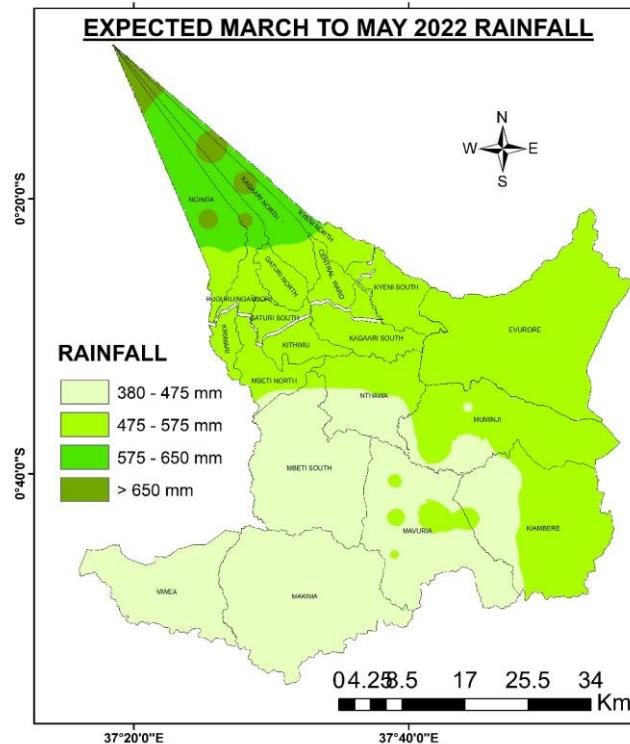

Weather Update for the month of April 2022 for Embu County for Radio

Courtesy of Embu County Meteorological Office of 2022

1 Manyatta Sub-County (Wards: Kirimari, Nginda, Gaturi South, Mbeti North, Ruguru Ngandori, Kithimu) and Runyenjes Sub-County (Wards: Kagaari South, Kagaari North, Gaturi North, Runyenjes Central, Kyeni South, Kyeni North)

- This zone usually receives the highest amount of rainfall in the county in the March-April-May rainy season.
- The seasonal rains generally started in the last week of March 2022.
- The forecast for April indicates that rainfall is expected during much of the month. However, occasional dry breaks are likely, especially during the first half of the month.
- For the current week (Tuesday 5th April to Monday 11th April), the weather forecast is as follows:
  - Tuesday: Light afternoon showers
  - Wednesday: Light morning rains
  - Thursday and Friday: Light morning rains and light afternoon showers
  - Saturday: Light afternoon showers
  - Sunday: No rain
  - Monday: Light morning rains and light evening showers
  - Total weekly rainfall 10-20 mm
- Farmers are advised to consult the local Ministry of Agriculture officers for appropriate agricultural advisories.