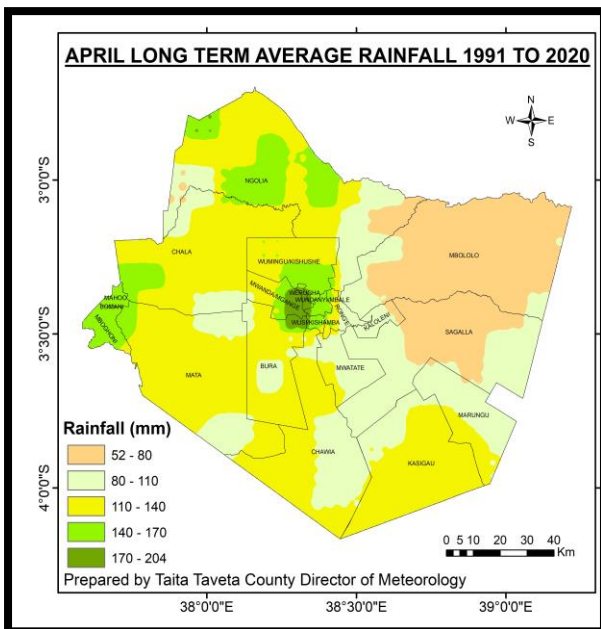

REPUBLIC OF KENYA
MINISTRY OF ENVIRONMENT CLIMATE CHANGE AND FORESTRY
KENYA METEOROLOGICAL DEPARTMENT
TAITA TAVETA COUNTY
CLIMATE OUTLOOK FOR THE MONTH OF APRIL 2024

Date of Issue: 3 April 2024

Duration 1 to 30 April 2024

SUMMARY OF THE APRIL 2024 CLIMATE OUTLOOK FOR TAITA TAVETA COUNTY

April is the peak month of the "Long Rains" season. The climate outlook indicates that near average to above-average rainfall is expected across most parts of the county. Note that occasional heavy rainfall may occur in the county during the month of April 2024. Besides there are chances of dry spells occurring during the month. Above average temperature is likely to be experienced during the month.