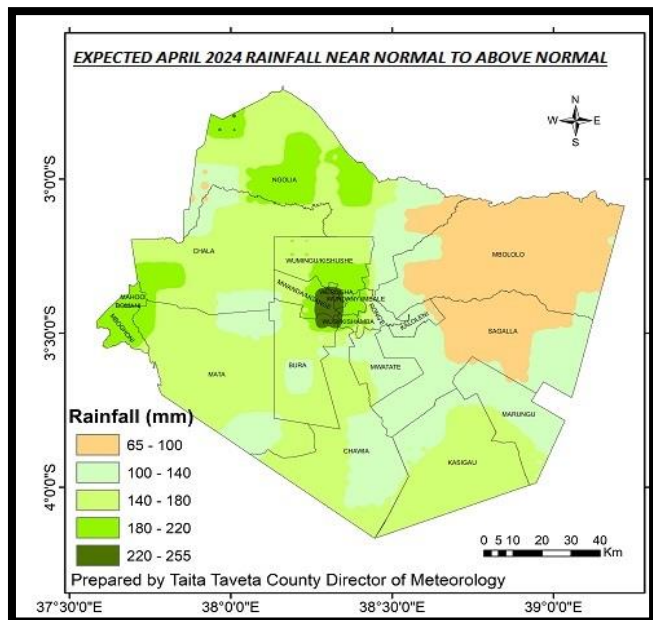

REPUBLIC OF KENYA
MINISTRY OF ENVIRONMENT CLIMATE CHANGE AND FORESTRY
KENYA METEOROLOGICAL DEPARTMENT
TAITA TAVETA COUNTY
CLIMATE OUTLOOK FOR THE MONTH OF APRIL 2024

Date of Issue: 3 April 2024

Duration 1 to 30 April 2024

SUMMARY OF THE APRIL 2024 CLIMATE OUTLOOK FOR TAITA TAVETA COUNTY

April is the peak month of the "Long Rains" season. The climate outlook indicates that near average to above-average rainfall is expected across most parts of the county. Note that occasional heavy rainfall may occur in the county during the month of April 2024. Besides there are chances of dry spells occurring during the month. Above average temperature is likely to be experienced during the month.