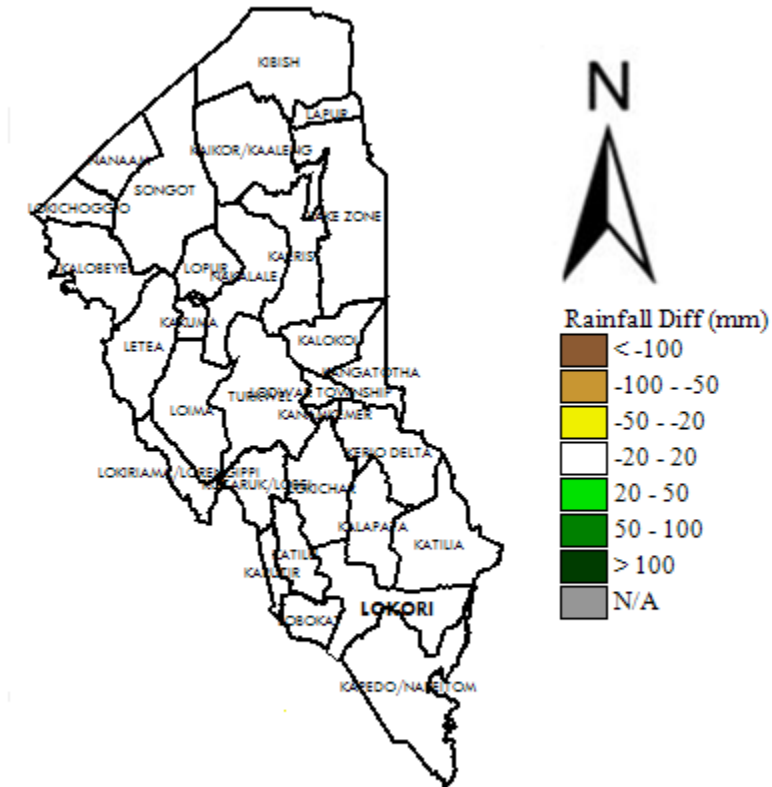

RAINFALL DIFFERENCE MARCH-APRIL-MAY 2025

Rainfall Difference between climatological and conditioned scenario for 50th percentile rainfall for the TURKANA MAM2025 region, conditioned on the CDM TURKANA2025 forecast.